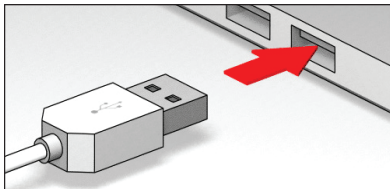

USB Keyboard INSTALLATION USER MANUAL

For models:

All White Shark® Plug & Play Keyboard models

ENGLISH USB Keyboard

Plug the keyboard into an available USB port.

The computer operating system will automatically detect the new device and install the proper drivers.

* For full product specifications, go to www.whiteshark.biz

HRVATSKI USB Tipkovnica

Priključite tipkovnicu na slobodno USB sučelje na računalu.

Operativni sustav će automatski detektirati novi uređaj i instalirati potrebne upravljačke programe.

* Za detaljne karakteristike proizvoda posjetite www.whiteshark.biz

ESPAÑOL USB Teclado

Conecte el teclado en un puerto USB disponible. El sistema operativo detectará automáticamente el nuevo dispositivo e instalará el driver necesario.

* Para más especificaciones, visite www.whiteshark.biz

ITALIANO USB Tastiera

Collegare il tastiera in una porta USB disponibile. Il sistema operativo del computer rileverà automaticamente la nuova periferica e installerà i driver corretti.

SLOVENSKY USB Klávesnica

Jednoducho pripojite klávesnica do dostupného USB portu. Operačný systém počítača automaticky rozpozná nové zariadenie a nainštaluje potrebné ovládače.

* Pre bližšie informácie navštívte stránku www.whiteshark.biz

УКРАЇНСЬКА Клавіатура USB

Підключіть клавіатури до вільного порту USB.

Операційна система комп'ютера автоматично виявить новий пристрій і встановить відповідний драйвер.

* Технічні характеристики доступні на сайті www.whiteshark.biz

BIH USB Tipkovnica

Priključite tipkovnicu na slobodno USB sučelje na računalu. OS će automatski detektirati novi uređaj i instalirati potrebne drivere.

* Za detaljne karakteristike proizvoda posjetite www.whiteshark.biz

ROMÂNĂ USB Tastatura

Introdu tastatura într-un port USB

Sistemul de operare al calculatorului va detecta automat dispozitivul și va instala driver-ele necesare.

* Pentru mai multe specificații tehnice te rugăm să accesezi site-ur: www.whiteshark.biz

DANSK USB tastatur

Tilslut tastatur til usb port. Computeren vil automatisk finde musen og installere drivere - Plug and Play.

DEUTSCH USB-Tastatur

Schließen Sie die Tastatur einfach an einen freien USB-Port an. Das Betriebssystem erkennt das neue Gerät und installiert den/die Treiber automatisch.

* Die Spezifikationen finden Sie auf www.whiteshark.biz

SRPSKI USB tastatura

Priključite tastaturu u slobodni USB port. Operativni sistem računara će automatski detektovati novi uređaj i instalirati potreban drajver.

* Za kompletnu specifikaciju uređaja, molimo Vas posetite: www.whiteshark.biz

SLOVENŠČINA USB tipkovnica

Povežite tipkovnicu z brezplačnim vmesnikom USB v računalniku. Operacijski sistem bo samodejno zaznal novo napravo in jo namestil potrebni gonilniki.

* Za podrobnejše funkcije obiščite: www.whiteshark.biz

FRANÇAIS USB Clavier

Connecter un clavier à un port USB disponible. Votre système d'exploitation identifie la souris et installe le(s) pilote(s) automatiquement.