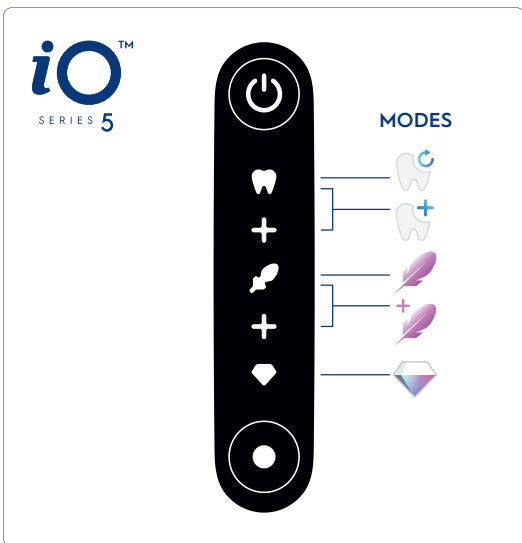

P&G RESTRICTED

⌚ 2 min

⌚ 2 min

iO™
SERIES 4
+
SERIES 5

Download on the App Store

GET IT ON **Google Play**

The QR code is blue and white, with the Oral-B logo in the center.

Points de collecte sur www.quefairedemesdechets.fr
Privilégiez la réparation ou le don de votre appareil !