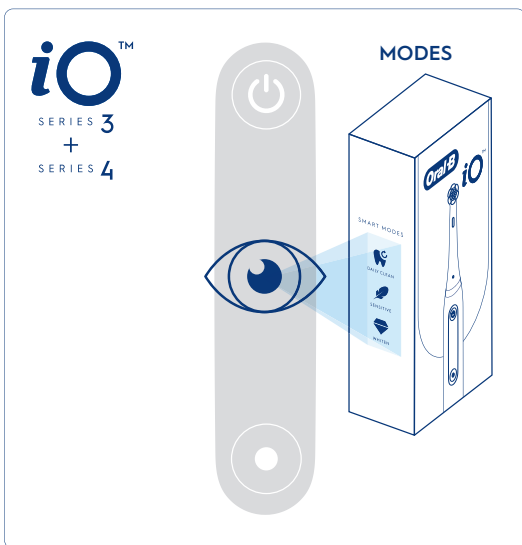

P&G RESTRICTED

⌚ 2 min

⌚ 2 min

iO™
SERIES 4
+
SERIES 5

Download on the App Store

GET IT ON **Google Play**

The QR code is blue and white, with the Oral-B logo in the center.

Points de collecte sur www.quefairedemesdechets.fr
Privilégiez la réparation ou le don de votre appareil !