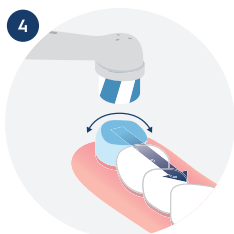

P&G RESTRICTED

⌚ 2 min

⌚ 2 min

iO™
SERIES 4
+
SERIES 5

Download on the App Store

GET IT ON **Google Play**

The QR code is blue and white, with the Oral-B logo in the center.

Points de collecte sur www.quefairedemesdechets.fr
Privilégiez la réparation ou le don de votre appareil !