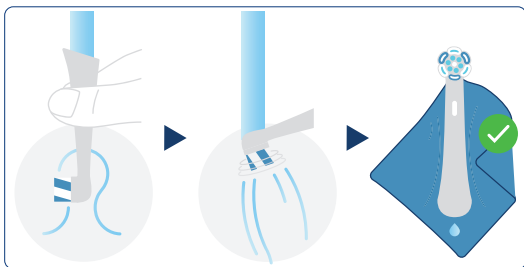

P&G RESTRICTED

⌚ 2 min

⌚ 2 min

iO™
SERIES 4
+
SERIES 5

Download on the App Store

GET IT ON **Google Play**

The QR code is blue and white, with the Oral-B logo in the center.

Points de collecte sur www.quefairedemesdechets.fr
Privilégiez la réparation ou le don de votre appareil !