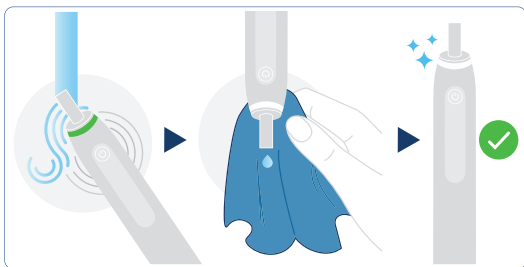

P&G RESTRICTED

⌚ 2 min

⌚ 2 min

iO™
SERIES 4
+
SERIES 5

Download on the App Store

GET IT ON **Google Play**

The QR code is blue and white, with the Oral-B logo in the center.

Points de collecte sur www.quefairedemesdechets.fr
Privilégiez la réparation ou le don de votre appareil !