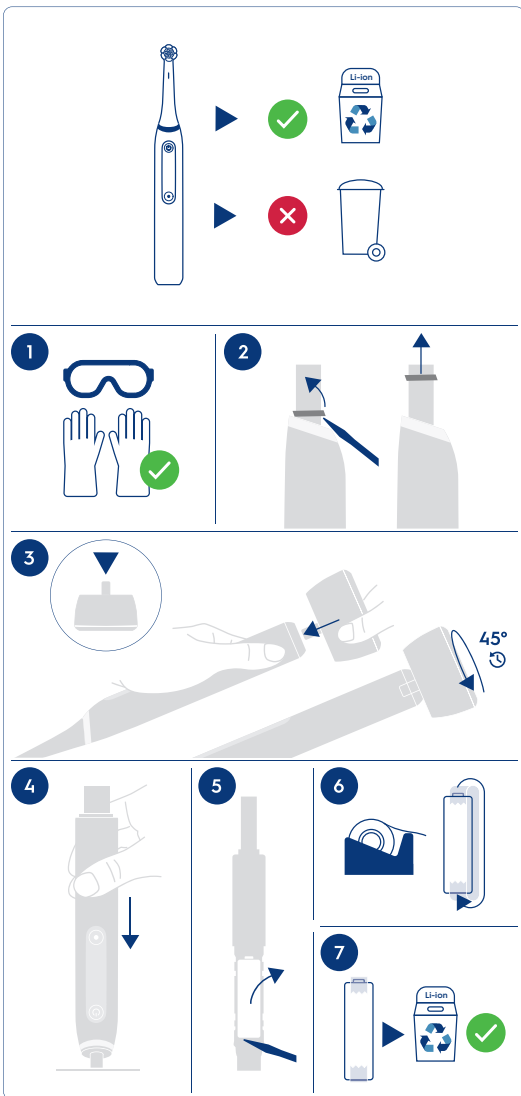

P&G RESTRICTED

⌚ 2 min

⌚ 2 min

iO™
SERIES 4
+
SERIES 5

Download on the App Store

GET IT ON **Google Play**

The QR code is blue and white, with the Oral-B logo in the center.

Points de collecte sur www.quefairedemesdechets.fr
Privilégiez la réparation ou le don de votre appareil !