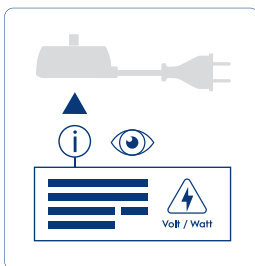

Braun GmbH
Frankfurter Str. 145
61476 Kronberg/Germany

Peut varier en fonction des produits

Charger Type 3757
Handle Type 3769 | 3794 | 3776