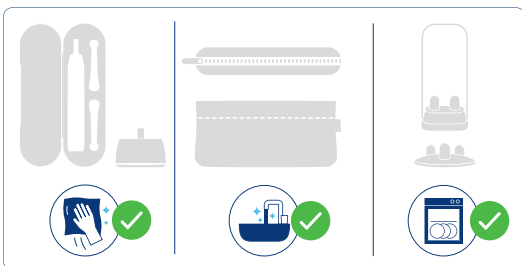

P&G RESTRICTED

⌚ 2 min

⌚ 2 min

iO™
SERIES 4
+
SERIES 5

Download on the App Store

GET IT ON **Google Play**

The QR code is blue and white, with the Oral-B logo in the center.

Points de collecte sur www.quefairedemesdechets.fr
Privilégiez la réparation ou le don de votre appareil !