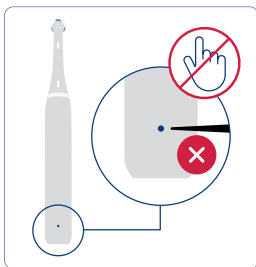

P&G RESTRICTED

⌚ 2 min

⌚ 2 min

iO™
SERIES 4
+
SERIES 5

Download on the App Store

GET IT ON **Google Play**

The QR code is blue and white, with the Oral-B logo in the center.

Points de collecte sur www.quefairedemesdechets.fr
Privilégiez la réparation ou le don de votre appareil !