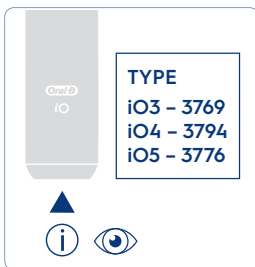

Braun GmbH
Frankfurter Str. 145
61476 Kronberg/Germany

Peut varier en fonction des produits

Charger Type 3757
Handle Type 3769 | 3794 | 3776