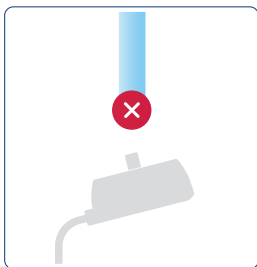

P&G RESTRICTED

⌚ 2 min

⌚ 2 min

iO™
SERIES 4
+
SERIES 5

Download on the App Store

GET IT ON **Google Play**

The QR code is blue and white, with the Oral-B logo in the center.

Points de collecte sur www.quefairedemesdechets.fr
Privilégiez la réparation ou le don de votre appareil !