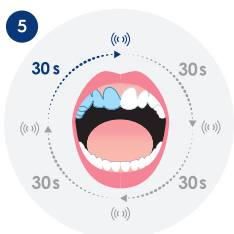

P&G RESTRICTED

⌚ 2 min

⌚ 2 min

iO™
SERIES 4
+
SERIES 5

Download on the App Store

GET IT ON **Google Play**

The QR code is blue and white, with the Oral-B logo in the center.

Points de collecte sur www.quefairedemesdechets.fr
Privilégiez la réparation ou le don de votre appareil !