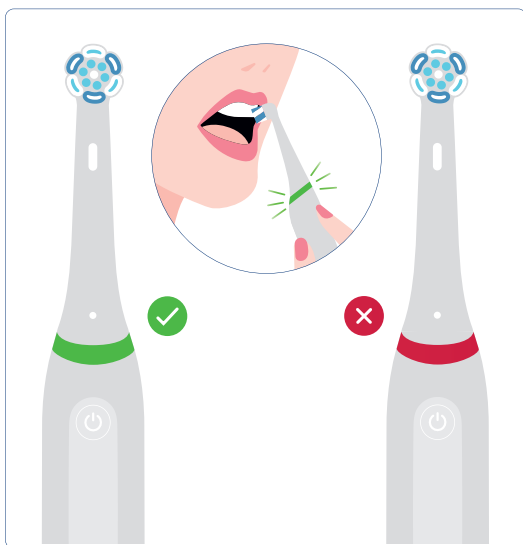

P&G RESTRICTED

⌚ 2 min

⌚ 2 min

iO™
SERIES 4
+
SERIES 5

Download on the App Store

GET IT ON **Google Play**

The QR code is blue and white, with the Oral-B logo in the center.

Points de collecte sur www.quefairedemesdechets.fr
Privilégiez la réparation ou le don de votre appareil !