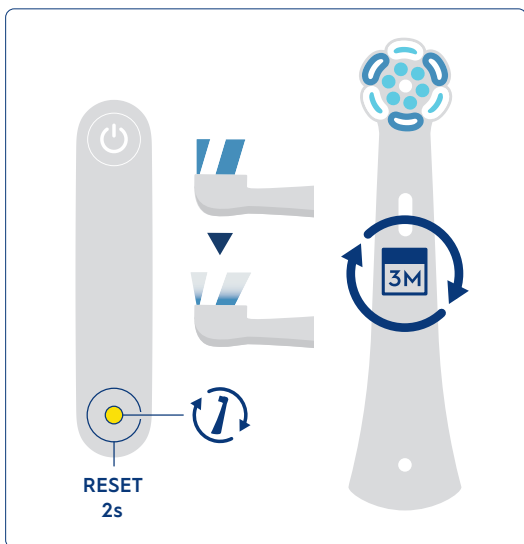

P&G RESTRICTED

⌚ 2 min

⌚ 2 min

iO™
SERIES 4
+
SERIES 5

Download on the App Store

GET IT ON **Google Play**

The QR code is blue and white, with the Oral-B logo in the center.

Points de collecte sur www.quefairedemesdechets.fr
Privilégiez la réparation ou le don de votre appareil !