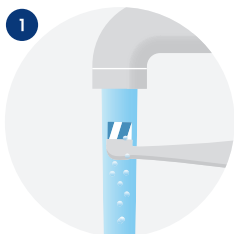

P&G RESTRICTED

⌚ 2 min

⌚ 2 min

iO™
SERIES 4
+
SERIES 5

Download on the App Store

GET IT ON **Google Play**

The QR code is blue and white, with the Oral-B logo in the center.

Points de collecte sur www.quefairedemesdechets.fr
Privilégiez la réparation ou le don de votre appareil !