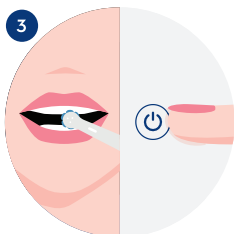

P&G RESTRICTED

⌚ 2 min

⌚ 2 min

iO™
SERIES 4
+
SERIES 5

Download on the App Store

GET IT ON **Google Play**

The QR code is blue and white, with the Oral-B logo in the center.

Points de collecte sur www.quefairedemesdechets.fr
Privilégiez la réparation ou le don de votre appareil !