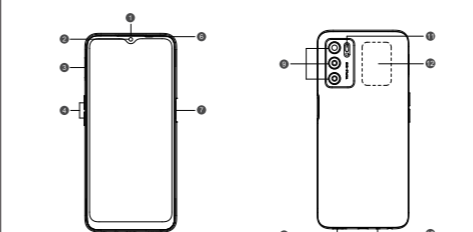

Informace o příslušenství a softwaru
Obsah balení: 1 telefon, 1 nabíječka, 1 sluchátka, 1 datový kabel USB, 1 bezpečnostní příručka, 1 stručná úvodní příručka, 1 nástroj na vyjmutí SIM, 1 ochranné pouzdro. Verze softwaru produktu je: ColorOS V11.1

Specifikace table with columns: Produkt (CPH2273), Velikost displeje (16,56cm(6,52")), Rozměry (163,8x75,6x8,4mm), Baterie (4890mAh/18,92Wh), Fotoaparát (50Megapixelů+2Megapixelů+2Megapixelů Zadní, 8Megapixelů Přední), Provozní teplota (0°C-35°C), SAR hodnoty (CE SAR 0,94W/kg (Hlava), 1,22W/kg (Tělo))

Specifikace rádiových vln table with columns: Typ, Frekvence, Max. výstupní výkon. Includes GSM, WCDMA, LTE FDD, LTE TDD, Bluetooth, 2.4G Wi-Fi, SG Wi-Fi, and NFC.

Česky