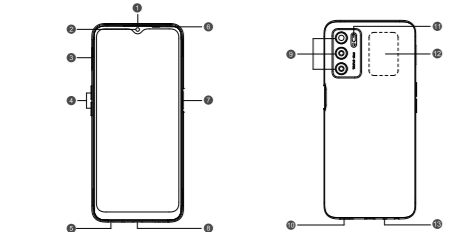

Quick guide

5212916 V02

- Receiver, Front Camera, SIM card tray, Volume Key, Earphone Jack, Proximity sensor and Light sensor, Power Key, Screen Lock Key, Fingerprint Scanner, USB Jack, NFC, Micro-USB, Speaker, Flash, NFC, MIC

How to Transfer Old Mobile Content to a New Mobile
You can use OPPO Clone Phone to easily transfer photos, videos, music, contacts, messages, apps, etc. from your old phone to the new one.

Accessories and Software Information
You are provided with the following standard accessories: 1. Phone, 1 Charger, 1 Earphone, 1 USB data cable, 1 Safety Guide, 1 Quick Guide, 1 SIM Ejector Tool, 1 Protective Case.

The N-Mark is a trademark or registered trademark of NFC Forum, Inc. in the United States and in other countries.

Specification table with columns: Product (CPH2273), Main screen parameter (16.56cm(6.52")), Dimension (163.8x75.6x8.4mm), Battery (4890mAh/18.92Wh), Camera (50Megapixels+2Megapixels+2Megapixels Rear, 8Megapixels Front), Operating temperature (0°C-35°C), SAR Values (CE SAR 0.94W/kg(Head), 1.22W/kg(Body))

Radio Waves Specifications table with columns: Radio, Frequency, Max. Output Power. Includes GSM, WCDMA, LTE FDD, LTE TDD, Bluetooth, 2.4G Wi-Fi, SG Wi-Fi, and NFC.

English